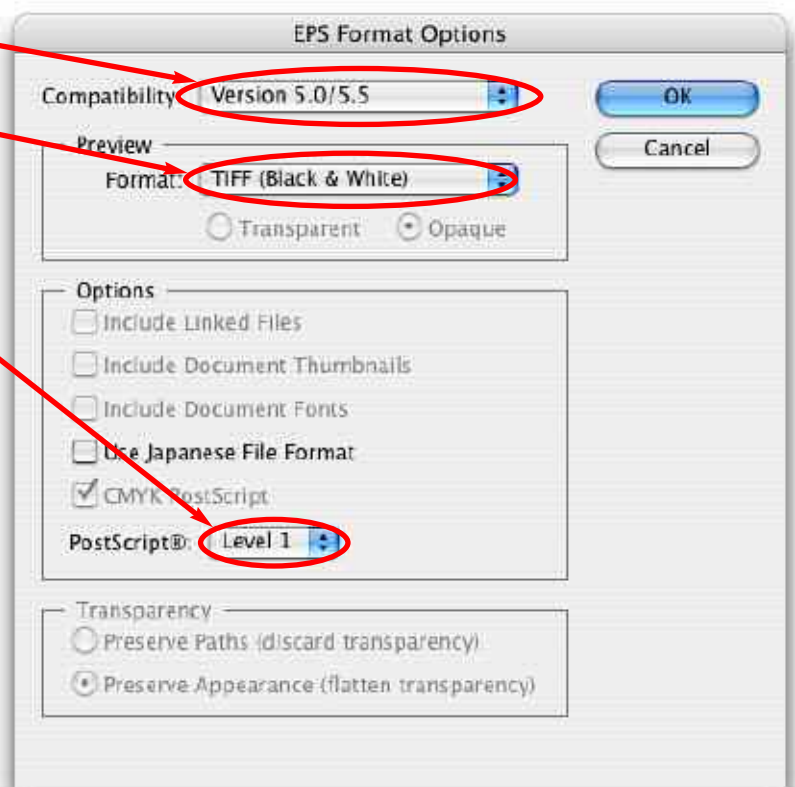

Sending art:

You can supply finished art on CD or DVD in either Mac or PC format. You can also email artwork to admin@vfx.com.au or via our FTP server (available upon request).

Communicate with Impact

t 1300 130 839 f 1300 134 839
637-639 Parramatta Road Leichhardt NSW 2040 PO Box 370 Summer Hill NSW 2130 vfx.com.au